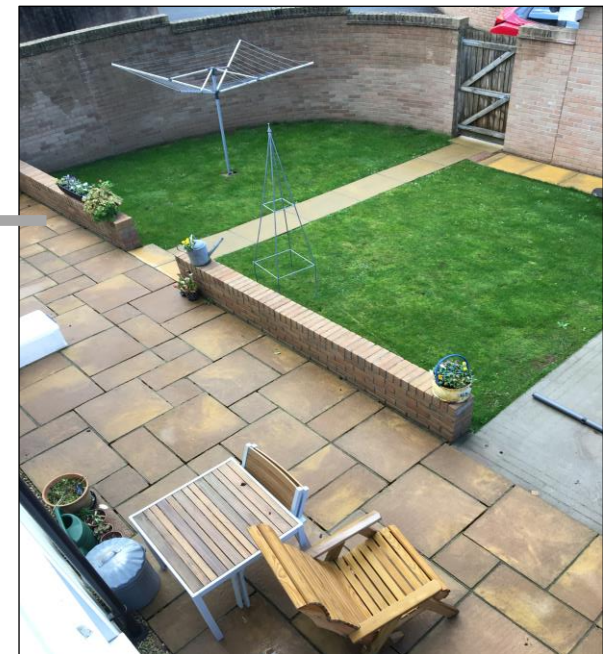

FROM CORNER OF PATIO facing NE

FROM GARDEN GATE facing SOUTH-EAST

FROM CONCRET SLAB facing SW

FROM OUTSIDE FRENCH DOORS facing NW

FROM KITCHEN WINDOW facing NORTH

AERIAL ACROSS GARDEN facing WEST